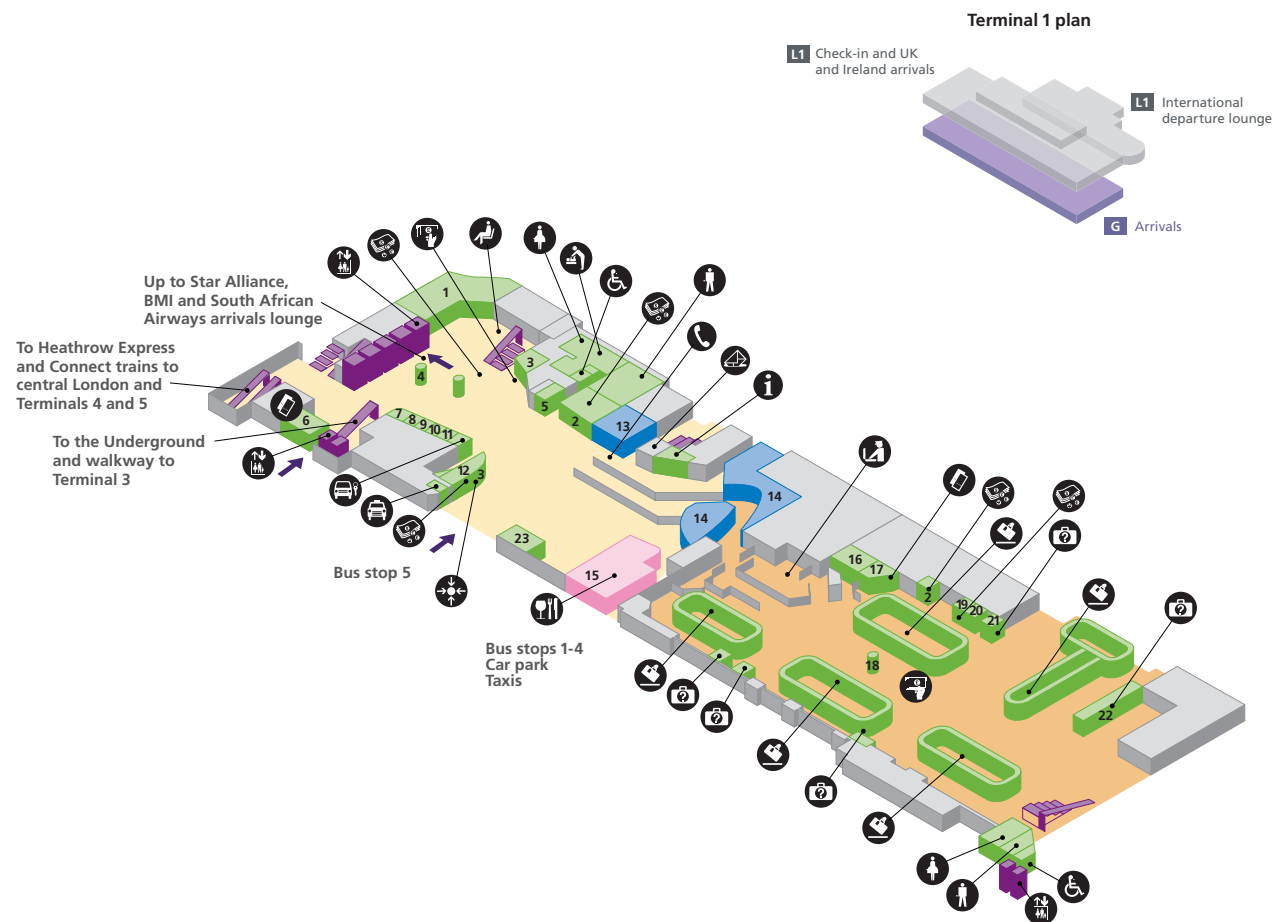

Terminal 1

International departure lounge

UK and Ireland departure gates 4-12, 60-90, (BMI lounge, gate 2 & 5 international departures), BMI domestic lounge, Costa Coffee, WHSmith, Wetherspoons and internet

Navigation

Check-in and UK and Ireland arrivals (first floor)	1
International departure lounge	2
Arrivals (ground floor)	3
Onward travel – Arrivals (ground floor)	4

Shopping

Bally	65	Longchamp	66
Barbour	54	Links of London	25
Best of the Best	7 45	LK Bennett	14
Boots	2	Mulberry	23
Burberry	67	Omega	55
Caviar House & Prunier	21	Pen Shop	44
Chanel	19	Rolling Luggage	16
Chocolate Box	22	Sunglass Hut	63
Clarks	57	Swarovski	56
Cocoon from World Duty Free	36	Ted Baker	68
Collection	26	The Perfume Gallery	48
Dixons Travel	10 35	Thomas Pink	37
Fat Face	12	Tie Rack	15
French Connection	13	Timberland	11
Glorious Britain	34	Tumi Luggage	52
Hamleys	58	Watches of Switzerland	24
Harrods	38	WHSmith	1 27 51
HMV	9	WHSmiths Books	69
Hugo Boss	64	World Duty Free	4 30
		World of Whiskies	62

- Accessible toilet
- Lift
- Toilet men
- Baby care
- Postbox
- Toilet women
- Bureau de change
- Restaurant/Café/Pub
- Public areas
- Cash machines
- Seating
- Passenger areas
- Information
- Security

Boingo Wi-Fi is present throughout the terminal

Terminal 1

Arrivals (ground floor)

Navigation	
Check-in and UK and Ireland arrivals (first floor)	1
International departure lounge	2
Arrivals (ground floor)	3
Onward travel – Arrivals (ground floor)	4