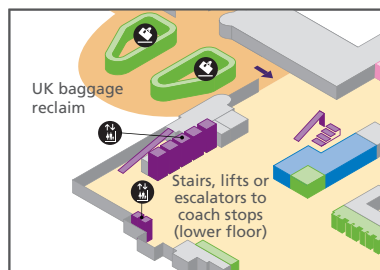

Boingo Wi-Fi is present throughout the terminal

Terminal 1

Arrivals (ground floor)

Navigation	
Check-in and UK and Ireland arrivals (first floor)	1
International departure lounge	2
Arrivals (ground floor)	3
Onward travel – Arrivals (ground floor)	4

Food and drink

Costa Coffee	15
--------------	----

- Accessible toilet
- Baby care
- Baggage enquiries
- Baggage reclaim
- Bureau de change
- Car hire
- Cash machines
- Boingo Wi-Fi Wi-Fi is present throughout the terminal
- Information
- Lift
- Meeting point
- Postbox
- Restaurant/Café/Pub
- Seating
- Security
- Taxi
- Telephone
- Ticket sales
- Toilet men
- Toilet women
- Public areas
- Passenger areas

Terminal 1

Onward travel – Arrivals (ground floor)

Terminal 1 plan

Bus and coach stop allocation

Business parking – Terminals 1 & 3	2	Car Rental (on airport): Avis Budget, Europcar/National/Alamo, Enterprise, Hertz	1
Park 1 – follow signs to Departures		Car Rental (off airport): Dollar Thrifty, Sixt	5
Long stay parking – Terminals 1 & 3	2	Off airport Parking companies: Courtlands, Purple Parking, Quality Airport Parking, Reeds, UB8/Happydays	5
Help Bus	2	Taxi Rank (2nd lane)	
Group Travel – pick-up	3		
Hotel Hoppa	4		