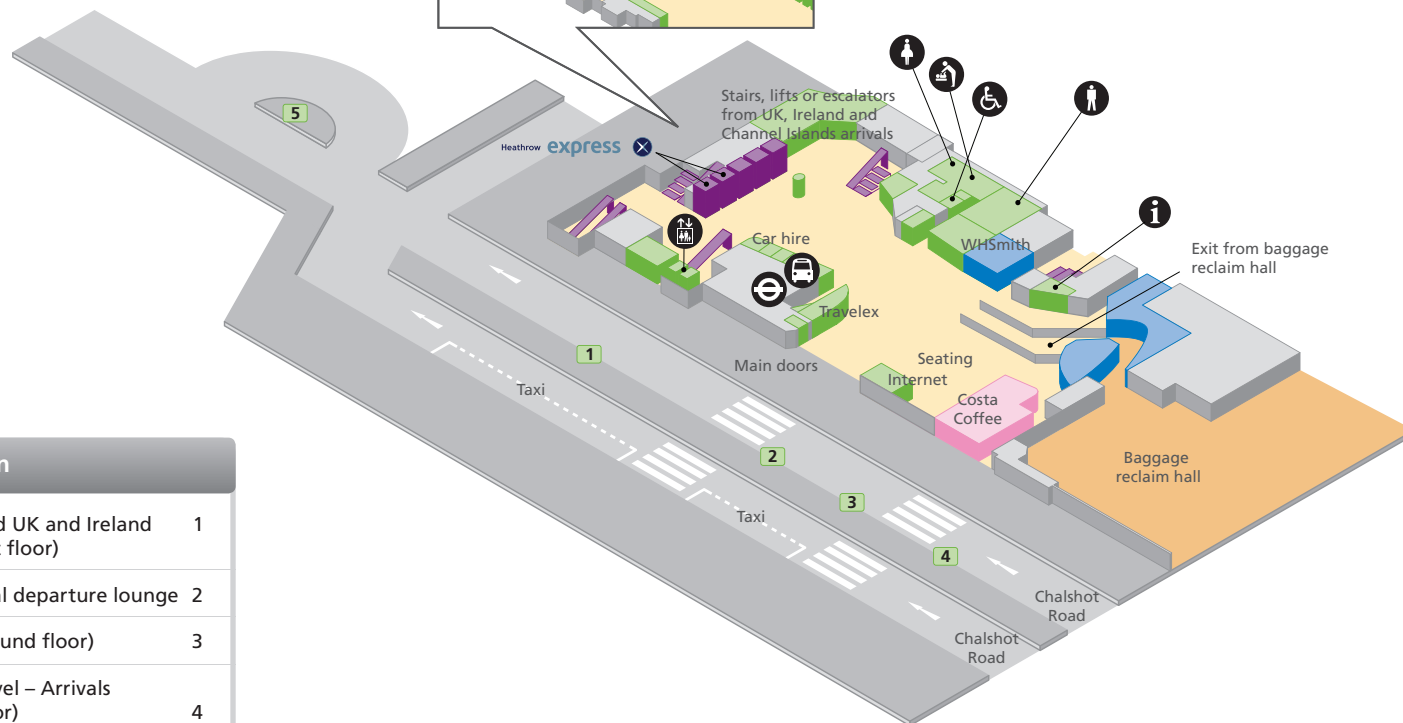

Boingo Wi-Fi is present throughout the terminal

Terminal 1

Arrivals (ground floor)

Navigation	
Check-in and UK and Ireland arrivals (first floor)	1
International departure lounge	2
Arrivals (ground floor)	3
Onward travel – Arrivals (ground floor)	4

Food and drink

Costa Coffee	15
--------------	----

- Accessible toilet
- Baby care
- Baggage enquiries
- Baggage reclaim
- Bureau de change
- Car hire
- Cash machines
- Boingo Wi-Fi Wi-Fi is present throughout the terminal
- Information
- Lift
- Meeting point
- Postbox
- Restaurant/Café/Pub
- Seating
- Security
- Taxi
- Telephone
- Ticket sales
- Toilet men
- Toilet women
- Public areas
- Passenger areas

Terminal 1

Onward travel – Arrivals (ground floor)

Terminal 1 plan

Bus and coach stop allocation

Business parking – Terminals 1 & 3	2	Car Rental (on airport): Avis Budget, Europcar/National/Alamo, Enterprise, Hertz	1
Park 1 – follow signs to Departures		Car Rental (off airport): Dollar Thrifty, Sixt	5
Long stay parking – Terminals 1 & 3	2	Off airport Parking companies: Courtlands, Purple Parking, Quality Airport Parking, Reeds, UB8/Happydays	5
Help Bus	2	Taxi Rank (2nd lane)	
Group Travel – pick-up	3		
Hotel Hoppa	4		

Navigation

Check-in and UK and Ireland arrivals (first floor)	1
International departure lounge	2
Arrivals (ground floor)	3
Onward travel – Arrivals (ground floor)	4