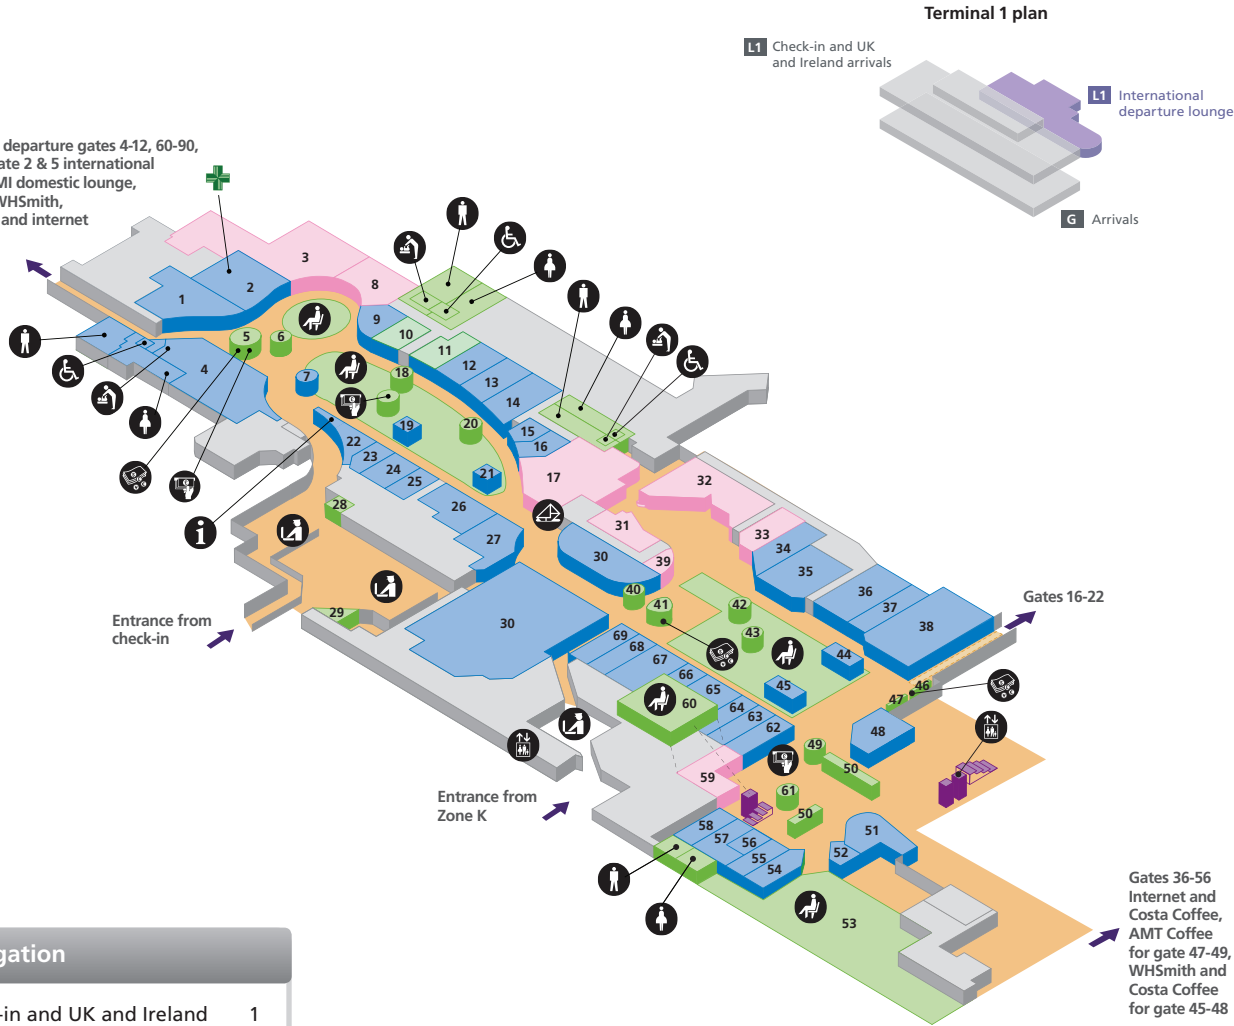

Heathrow Airport

Overview

Navigation	
Check-in and UK and Ireland arrivals (first floor)	1
International departure lounge	2
Arrivals (ground floor)	3
Onward travel – Arrivals (ground floor)	4

Terminal 1

Check-in and UK and Ireland arrivals (first floor)

Navigation	
Check-in and UK and Ireland arrivals (first floor)	1
International departure lounge	2
Arrivals (ground floor)	3
Onward travel – Arrivals (ground floor)	4

Shopping			
Boots	13	WHSmith	4 17
Rolling Luggage	18		

Food and drink			
AMT Coffee	5	Costa Coffee (Mezzanine level)	22
Café Rouge (Mezzanine level)	20	Skylark – J D Wetherspoon (Mezzanine level)	23
Caffé Italia (Mezzanine level)	21		

- Accessible toilet
- Airline lounge
- Babycare
- Baggage reclaim
- Bureau de change
- Cash machines
- Boingo Wi-Fi is present throughout the terminal
- Check-in
- Lift and stair access to other floors
- Meeting point
- Postbox
- Restaurant/Café/Pub
- Security
- Ticket sales
- Toilet men
- Toilet women
- Public areas
- Passenger areas

Terminal 1

International departure lounge

UK and Ireland departure gates 4-12, 60-90, (BMI lounge, gate 2 & 5 international departures), BMI domestic lounge, Costa Coffee, WHSmith, Wetherspoons and internet