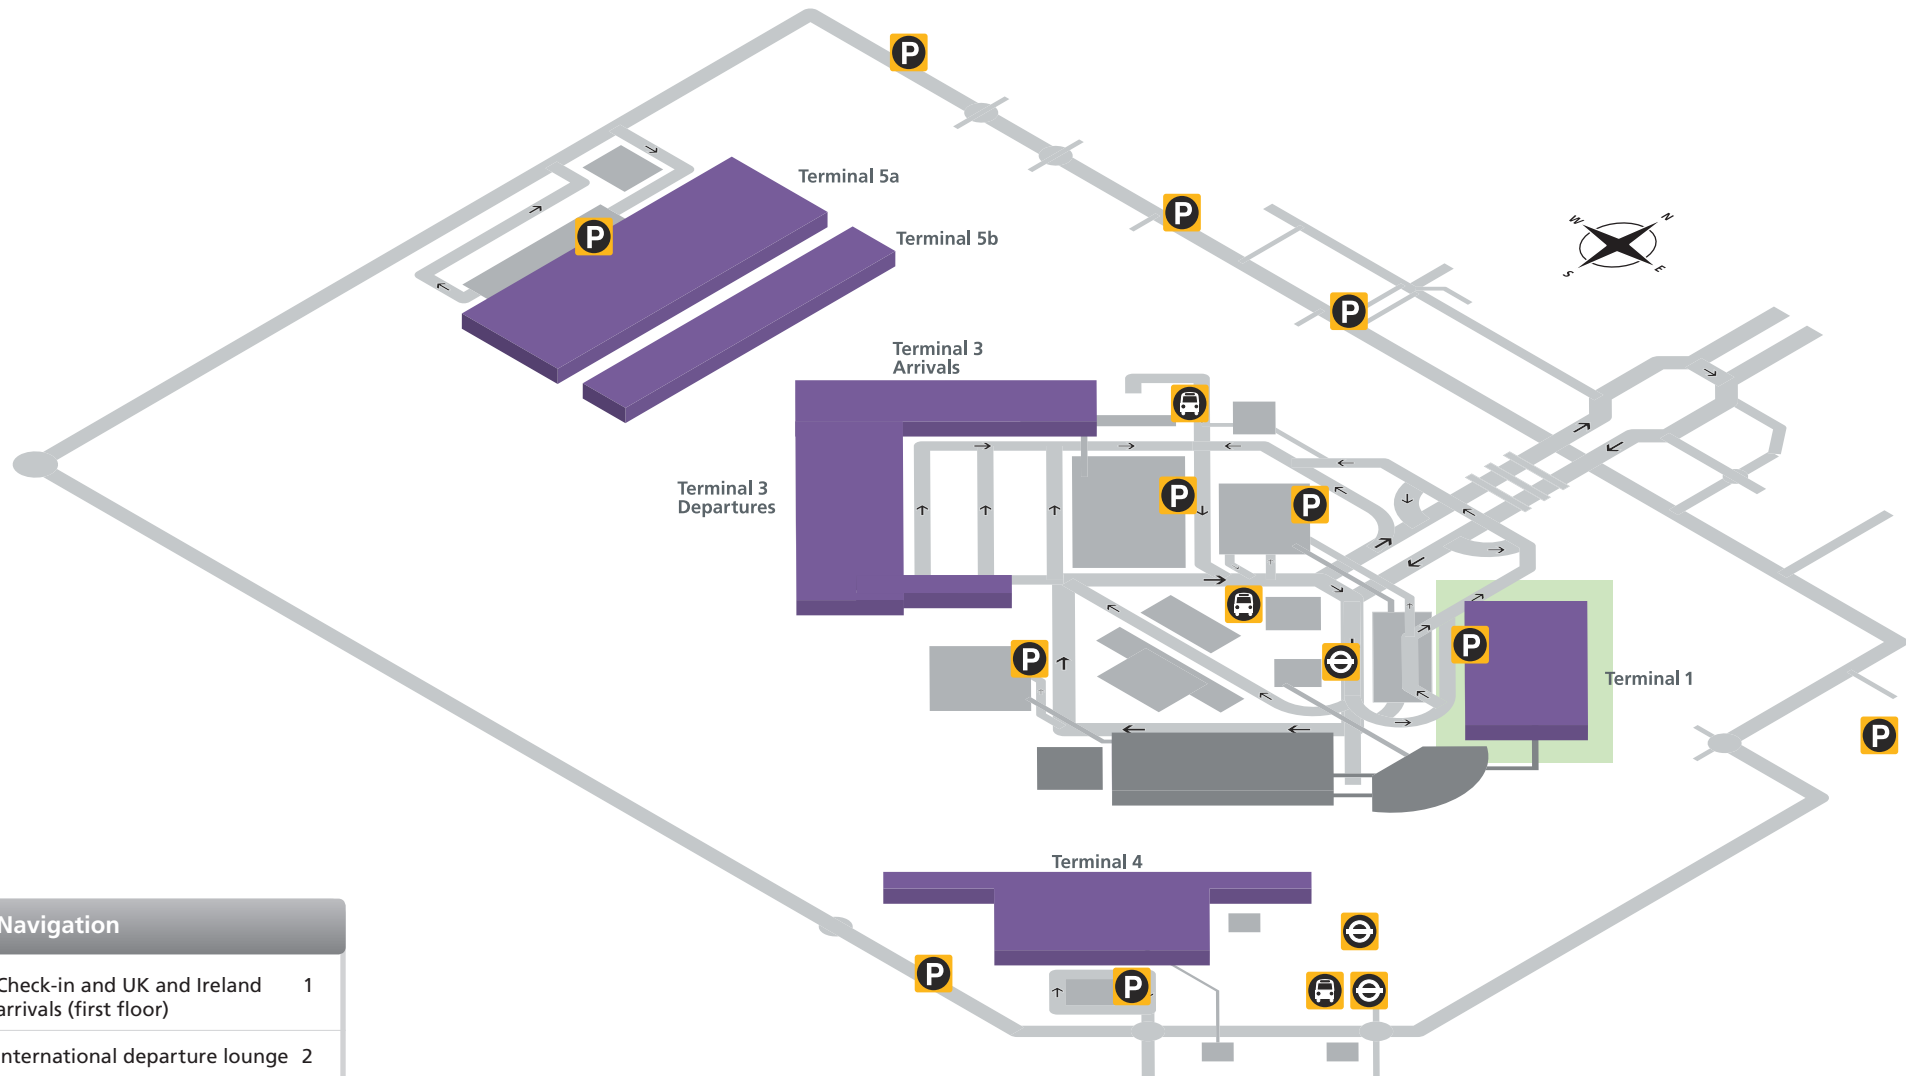

Heathrow Airport

Overview

Navigation	
Check-in and UK and Ireland arrivals (first floor)	1
International departure lounge	2
Arrivals (ground floor)	3
Onward travel – Arrivals (ground floor)	4

Terminal 1

Check-in and UK and Ireland arrivals (first floor)

Navigation	
Check-in and UK and Ireland arrivals (first floor)	1
International departure lounge	2
Arrivals (ground floor)	3
Onward travel – Arrivals (ground floor)	4

Shopping			
Boots	13	WHSmith	4 17
Rolling Luggage	18		

Terminal 1

International departure lounge

UK and Ireland departure gates 4-12, 60-90, (BMI lounge, gate 2 & 5 international departures), BMI domestic lounge, Costa Coffee, WHSmith, Wetherspoons and internet

Navigation

Check-in and UK and Ireland arrivals (first floor)	1
International departure lounge	2
Arrivals (ground floor)	3
Onward travel – Arrivals (ground floor)	4

Shopping

Bally	65	Longchamp	66
Barbour	54	Links of London	25
Best of the Best	7 45	LK Bennett	14
Boots	2	Mulberry	23
Burberry	67	Omega	55
Caviar House & Prunier	21	Pen Shop	44
Chanel	19	Rolling Luggage	16
Chocolate Box	22	Sunglass Hut	63
Clarks	57	Swarovski	56
Cocoon from World Duty Free	36	Ted Baker	68
Collection	26	The Perfume Gallery	48
Dixons Travel	10 35	Thomas Pink	37
Fat Face	12	Tie Rack	15
French Connection	13	Timberland	11
Glorious Britain	34	Tumi Luggage	52
Hamleys	58	Watches of Switzerland	24
Harrods	38	WHSmith	1 27 51
HMV	9	WHSmiths Books	69
Hugo Boss	64	World Duty Free	4 30
		World of Whiskies	62