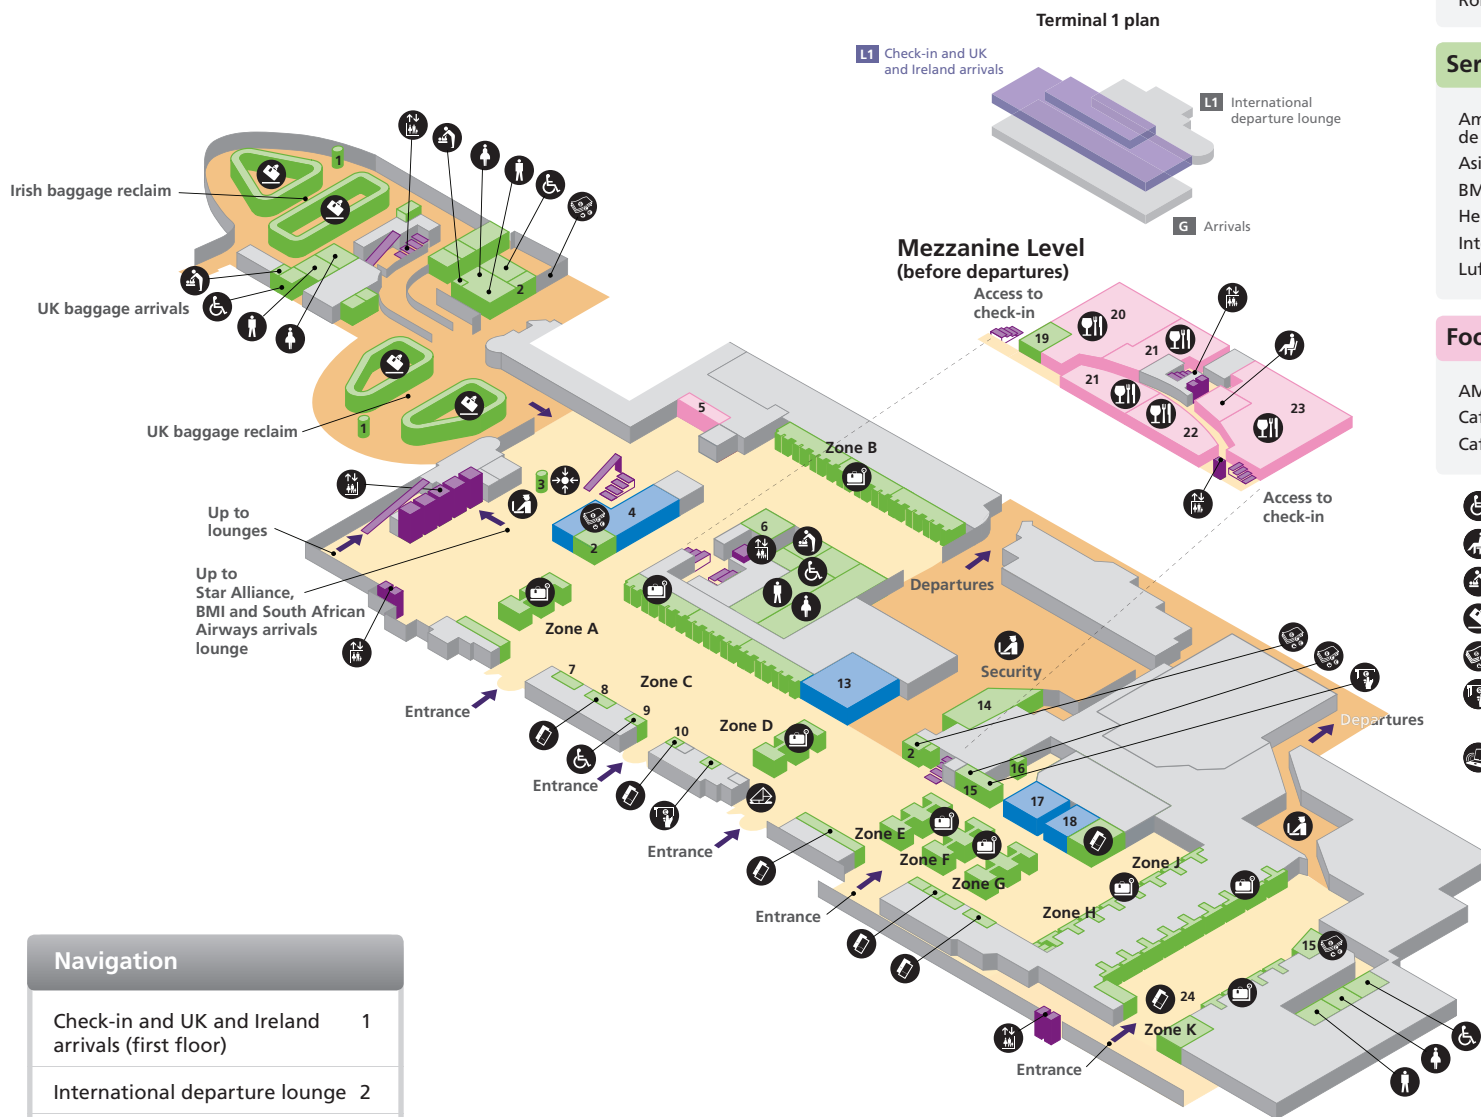

Heathrow Airport

Overview

Navigation	
Check-in and UK and Ireland arrivals (first floor)	1
International departure lounge	2
Arrivals (ground floor)	3
Onward travel – Arrivals (ground floor)	4

Terminal 1

Check-in and UK and Ireland arrivals (first floor)

Navigation	
Check-in and UK and Ireland arrivals (first floor)	1
International departure lounge	2
Arrivals (ground floor)	3
Onward travel – Arrivals (ground floor)	4

Shopping			
Boots	13	WHSmith	4 17
Rolling Luggage	18		

Terminal 1

International departure lounge

UK and Ireland departure gates 4-12, 60-90, (BMI lounge, gate 2 & 5 international departures), BMI domestic lounge, Costa Coffee, WHSmith, Wetherspoons and internet

Navigation

Check-in and UK and Ireland arrivals (first floor)	1
International departure lounge	2
Arrivals (ground floor)	3
Onward travel – Arrivals (ground floor)	4

Shopping

Bally	65	Longchamp	66
Barbour	54	Links of London	25
Best of the Best	7 45	LK Bennett	14
Boots	2	Mulberry	23
Burberry	67	Omega	55
Caviar House & Prunier	21	Pen Shop	44
Chanel	19	Rolling Luggage	16
Chocolate Box	22	Sunglass Hut	63
Clarks	57	Swarovski	56
Cocoon from World Duty Free	36	Ted Baker	68
Collection	26	The Perfume Gallery	48
Dixons Travel	10 35	Thomas Pink	37
Fat Face	12	Tie Rack	15
French Connection	13	Timberland	11
Glorious Britain	34	Tumi Luggage	52
Hamleys	58	Watches of Switzerland	24
Harrods	38	WHSmith	1 27 51
HMV	9	WHSmiths Books	69
Hugo Boss	64	World Duty Free	4 30
		World of Whiskies	62