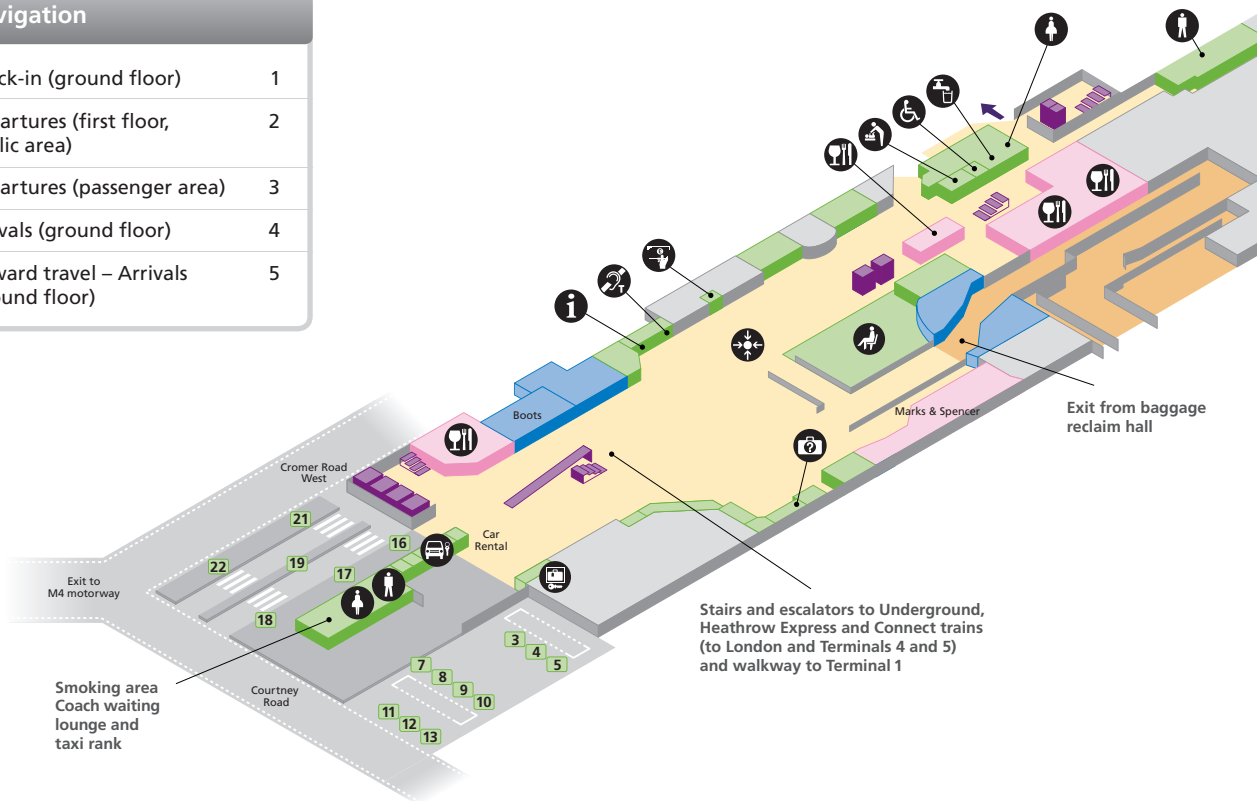

Boingo Wi-Fi is present throughout the terminal

Terminal 3

Departures (passenger area)

Navigation

Check-in (ground floor)	1
Departures (first floor, public area)	2
Departures (passenger area)	3
Arrivals (ground floor)	4
Onward travel – Arrivals (ground floor)	5

Terminal 3

Arrivals (ground floor)

Stairs and escalators to Underground, Heathrow Express and Connect trains (to London and Terminals 4 and 5) and walkway to Terminal 1

Smoking area
Coach waiting lounge and taxi rank

Navigation

Check-in (ground floor)	1
Departures (first floor, public area)	2
Departures (passenger area)	3
Arrivals (ground floor)	4
Onward travel – Arrivals (ground floor)	5

Shopping

WHSmith	9	World Duty Free	28
Boots	10		

Boingo Wi-Fi is present throughout the terminal

Terminal 3

Onward travel – Arrivals (ground floor)

Navigation

Check-in (ground floor)	1
Departures (first floor, public area)	2
Departures (passenger area)	3
Arrivals (ground floor)	4
Onward travel – Arrivals (ground floor)	5