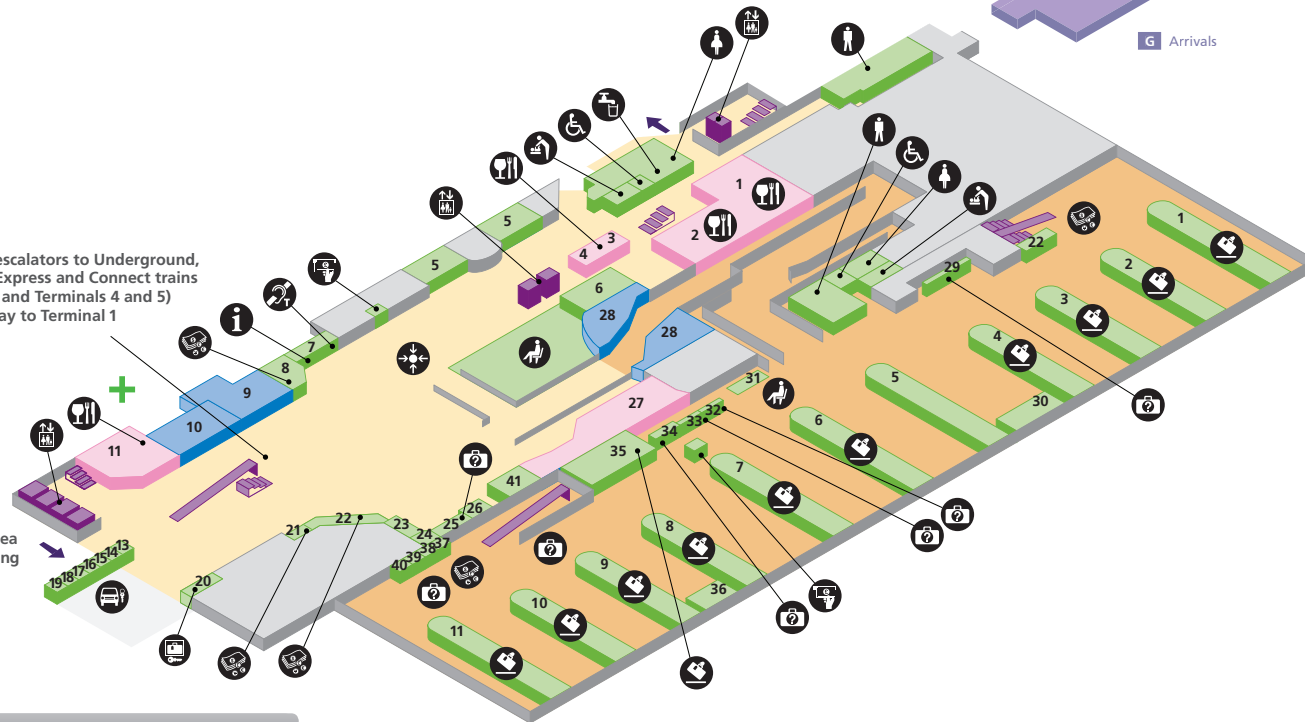

Boingo Wi-Fi is present throughout the terminal

Terminal 3

Departures (passenger area)

Navigation

Check-in (ground floor)	1
Departures (first floor, public area)	2
Departures (passenger area)	3
Arrivals (ground floor)	4
Onward travel – Arrivals (ground floor)	5

Accessible toilet	Prayer room	Ticket sales
Babycare	Restaurant/Café/Pub	Toilet men
Bureau de change	Seating	Toilet women
Cash machines	Security	Passenger areas
Lift	Shower	
Postbox	Telephone	

Boingo Wi-Fi is present throughout the terminal

Terminal 3

Arrivals (ground floor)

Stairs and escalators to Underground, Heathrow Express and Connect trains (to London and Terminals 4 and 5) and walkway to Terminal 1

Smoking area
Coach waiting lounge and taxi rank

Navigation

Check-in (ground floor)	1
Departures (first floor, public area)	2
Departures (passenger area)	3
Arrivals (ground floor)	4
Onward travel – Arrivals (ground floor)	5

Shopping

WHSmith	9	World Duty Free	28
Boots	10		