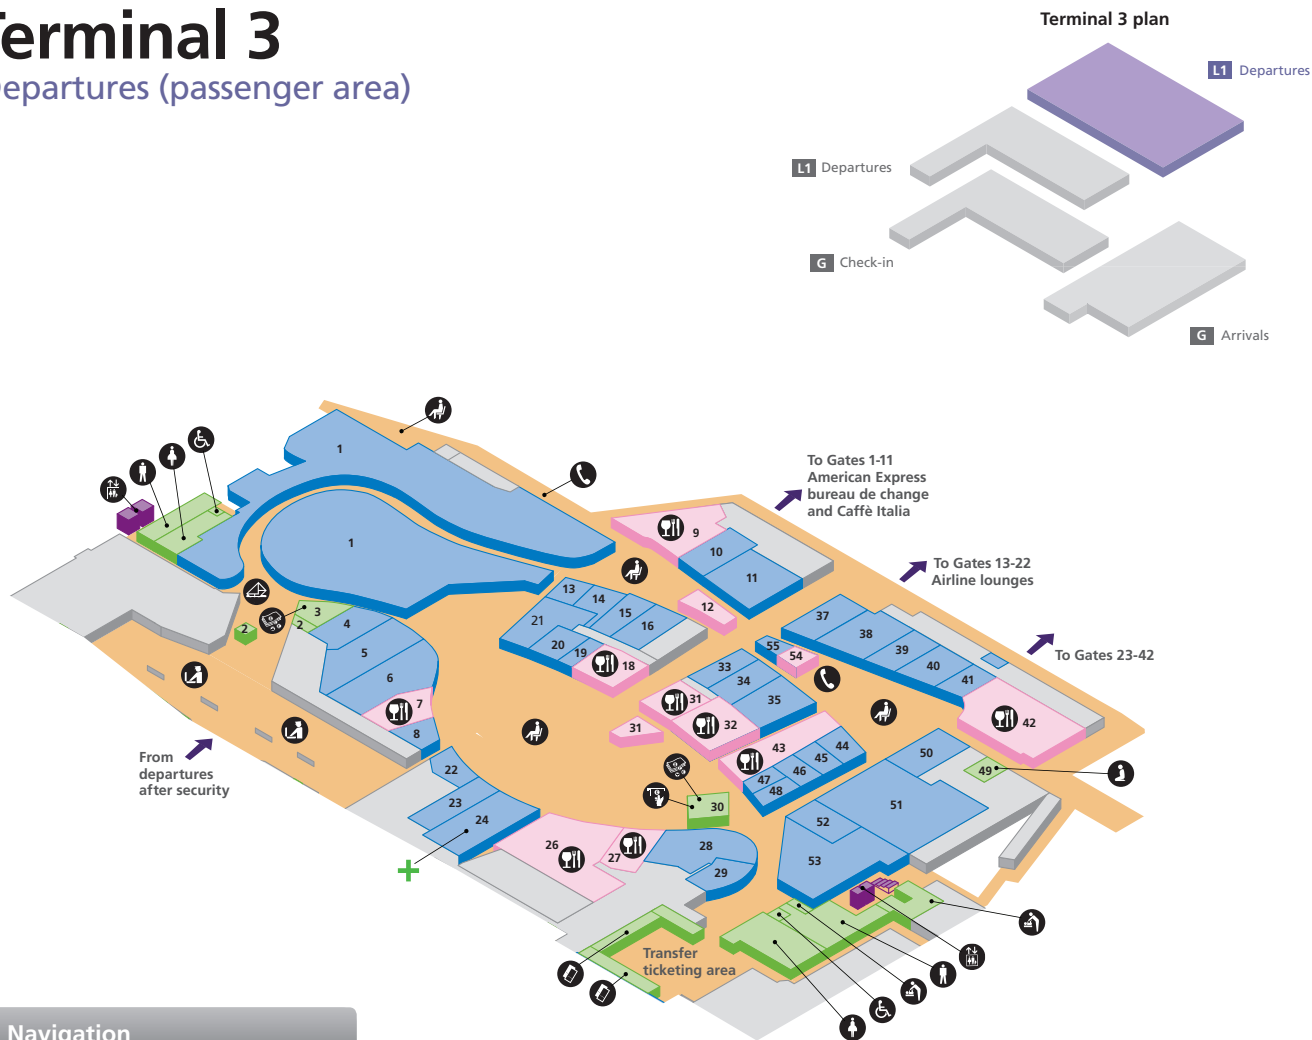

Terminal 3

Departures (first floor, public area)

Terminal 3 plan

Navigation

Check-in (ground floor)	1
Departures (first floor, public area)	2
Departures (passenger area)	3
Arrivals (ground floor)	4
Onward travel – Arrivals (ground floor)	5

Food and drink

Bagel Street	15	Pontis	1
Costa Coffee	16	Pret A Manger	3
Krispy Kreme	9	The Three Bells	2

- Baby care
- Postbox
- Toilet women
- Bureau de change
- Restaurant/Café/Pub
- Public areas
- Cash machines
- Telephone
- Passenger areas
- Lift
- Toilet men

Boingo Wi-Fi is present throughout the terminal

Terminal 3

Departures (passenger area)

Navigation

Check-in (ground floor)	1
Departures (first floor, public area)	2
Departures (passenger area)	3
Arrivals (ground floor)	4
Onward travel – Arrivals (ground floor)	5

Navigation

Check-in (ground floor)	1
Departures (first floor, public area)	2
Departures (passenger area)	3
Arrivals (ground floor)	4
Onward travel – Arrivals (ground floor)	5

Shopping

WHSmith	9	World Duty Free	28
Boots	10		