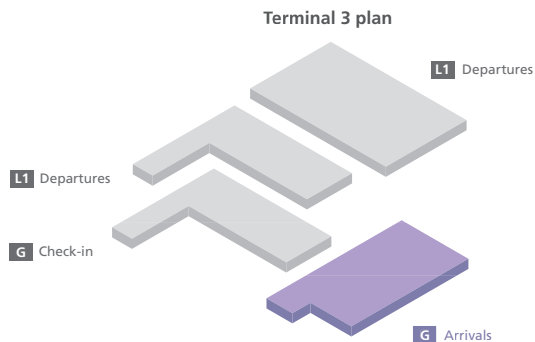

Terminal 3

Arrivals (ground floor)

Stairs and escalators to Underground, Heathrow Express and Connect trains (to London and Terminals 4 and 5) and walkway to Terminal 1

Smoking area
Coach waiting lounge and taxi rank

Navigation

Check-in (ground floor)	1
Departures (first floor, public area)	2
Departures (passenger area)	3
Arrivals (ground floor)	4
Onward travel – Arrivals (ground floor)	5

Shopping

WHSmith	9	World Duty Free	28
Boots	10		

Boingo Wi-Fi is present throughout the terminal

Terminal 3

Onward travel – Arrivals (ground floor)

Navigation

Check-in (ground floor)	1
Departures (first floor, public area)	2
Departures (passenger area)	3
Arrivals (ground floor)	4
Onward travel – Arrivals (ground floor)	5