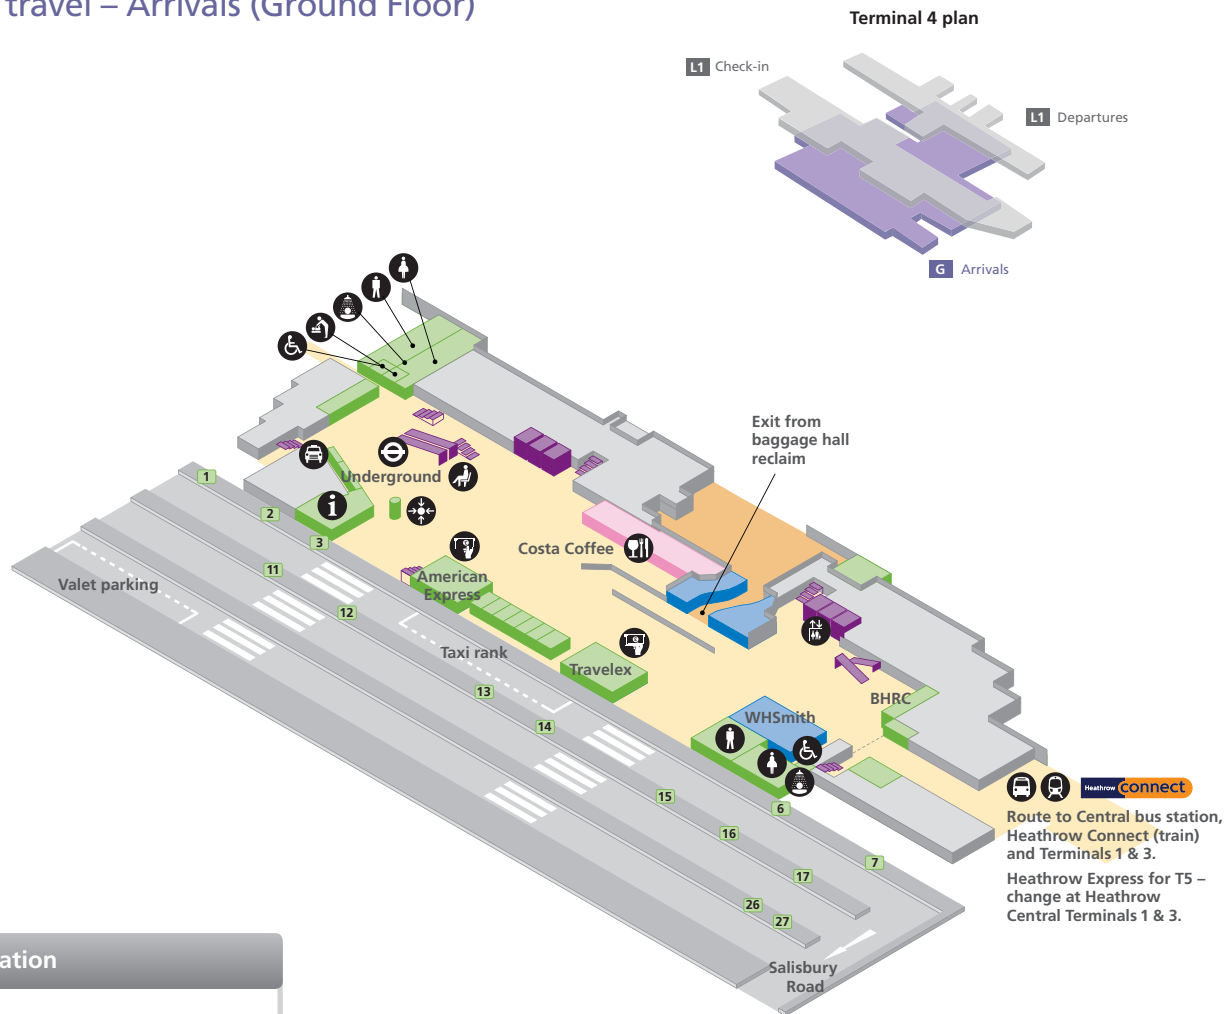

Terminal 4

Arrivals & mezzanine level (Ground Floor)

Terminal 4 plan

Navigation	
Check-in and mezzanine level	1
Departures	2
Arrivals & mezzanine level	3
Onward travel – Arrivals	4

To Heathrow Connect Trains for Heathrow Central (Terminals 1 and 3).
For Terminal 5 change at Heathrow Central

Food and drink

Costa Coffee	27	J D Wetherspoon – Bar (Mezzanine level)	1
--------------	----	-----------------------------------------	---

- Accessible toilet
- Lift
- Ticket sales
- Babycare
- Meeting point
- Toilet men
- Baggage enquiries
- Restaurant / Café / Pub
- Toilet women
- Baggage reclaim
- Seating
- Underground
- Bureau de change
- Shower
- Public areas
- Cash machines
- Taxi
- Passenger areas
- Information
- Telephone

Boingo Wi-Fi is present throughout the terminal

Terminal 4

Onward travel – Arrivals (Ground Floor)

Navigation

Check-in and mezzanine level	1
Departures	2
Arrivals & mezzanine level	3
Onward travel – Arrivals	4