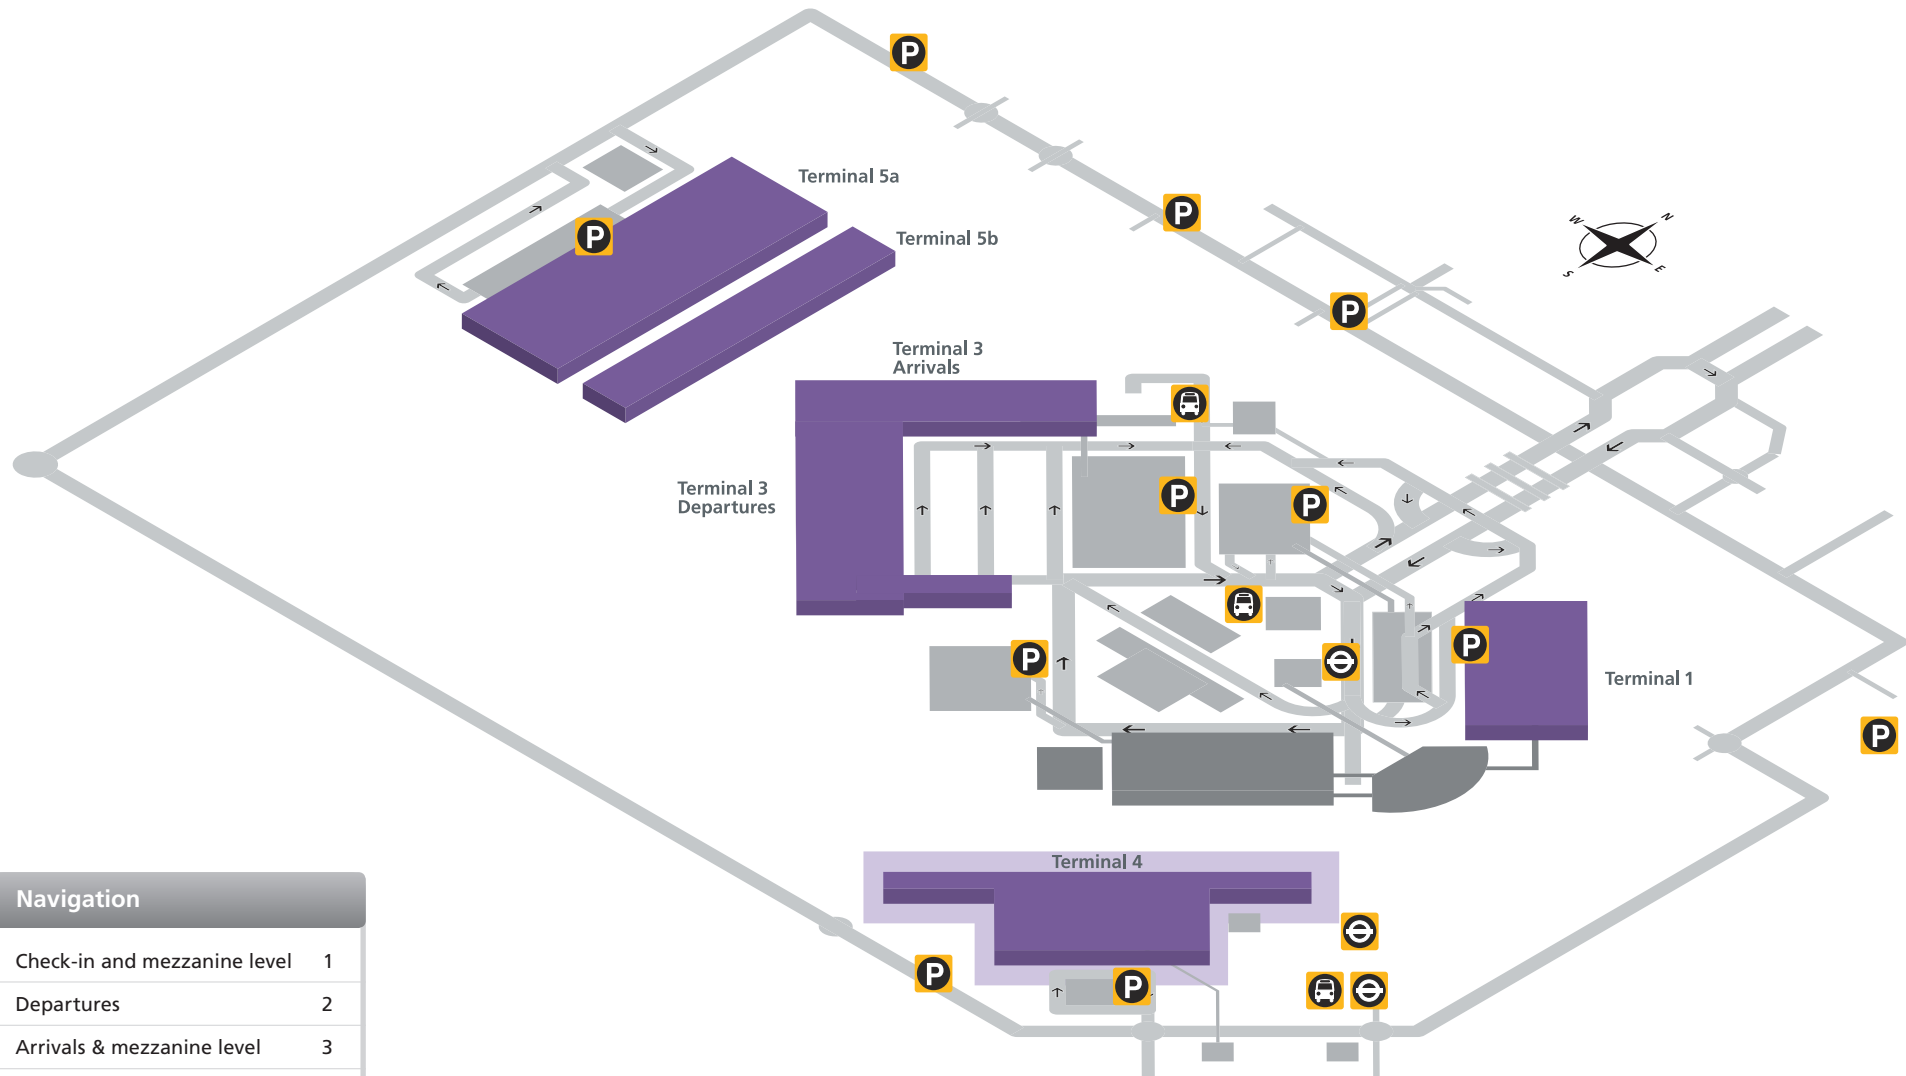

Heathrow Airport

Overview

Navigation	
Check-in and mezzanine level	1
Departures	2
Arrivals & mezzanine level	3
Onward travel – Arrivals	4

Terminal 4

Check-in and mezzanine level

Shopping

WHSmith 11

Services

American Express	8	Travelex	10
Excess baggage	6	VAT refunds (Mezzanine level)	4
Internet (Mezzanine level)	2	Yotel (24 hour hotel rooms, Mezzanine level)	3

Food and drink

Caffé Nero	12	Café Rouge	7
J D Wetherspoon – Bar (Mezzanine level)	1		

- | | | |
|-------------------|-------------------------|-----------------|
| Accessible toilet | Postbox | Tickets |
| Babycare | Prayer room | Toilet men |
| Cash machines | Restaurant / Café / Pub | Toilet women |
| Check-in | Security | Public areas |
| Lift | Telephone | Passenger areas |

Boingo Wi-Fi is present throughout the terminal

Terminal 4

Departures (first floor)

Gates 1-6
AMT Coffee, Internet,
Multi faith prayer area
& Gate lounges

Navigation

Check-in and mezzanine level	1
Departures	2
Arrivals & mezzanine level	3
Onward travel – Arrivals	4