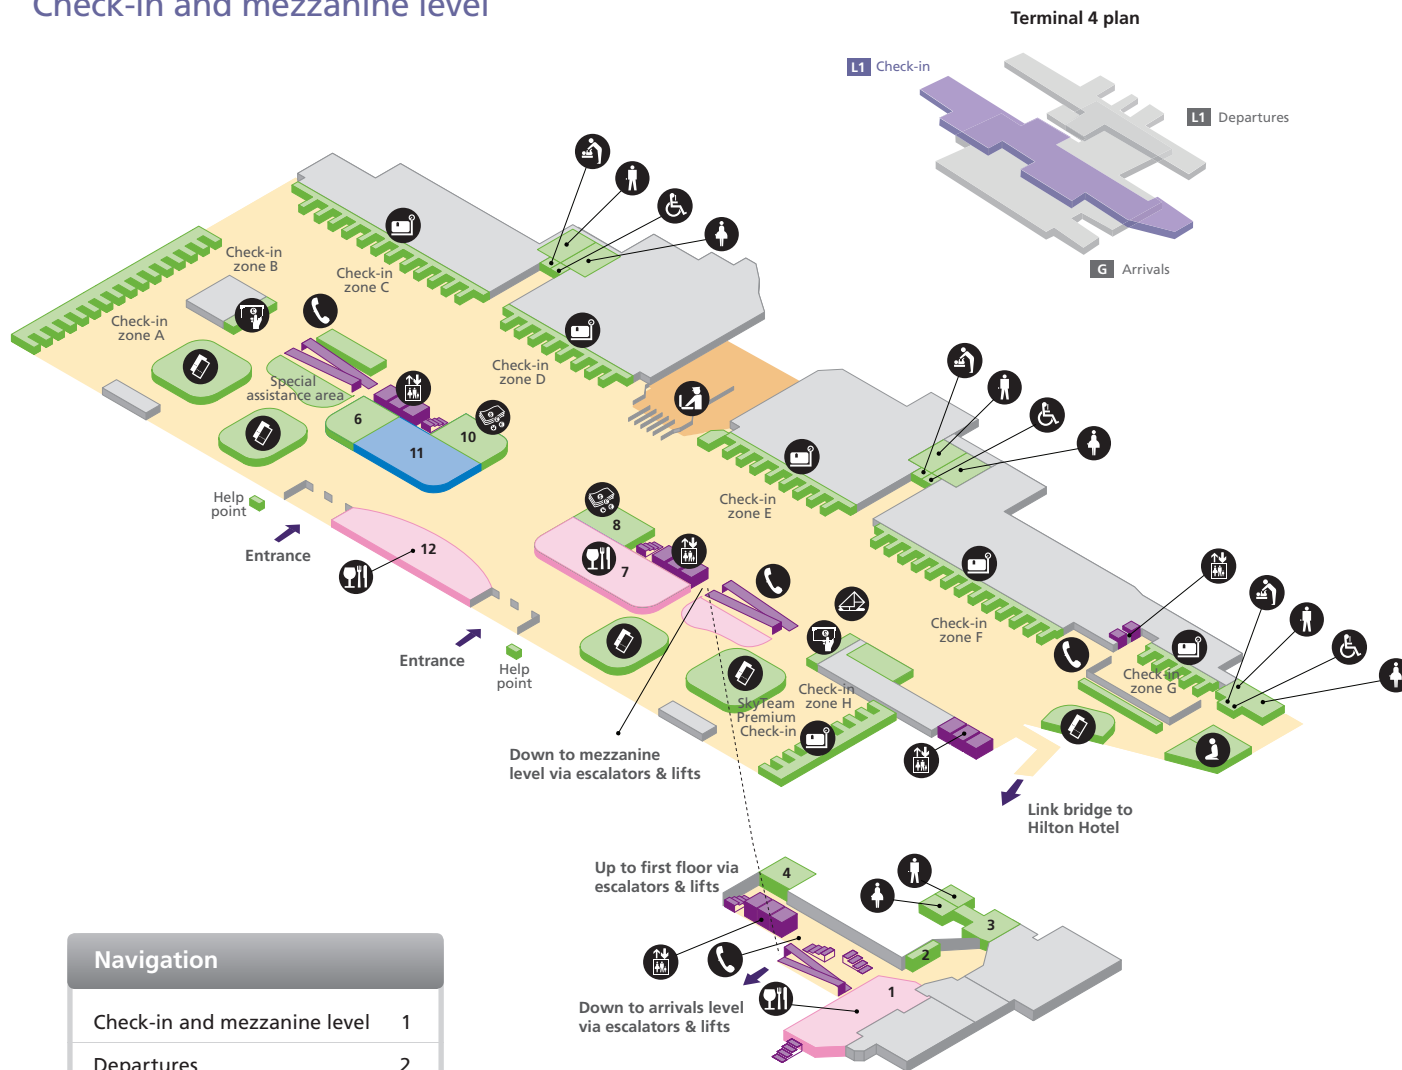

Heathrow Airport

Overview

Navigation	
Check-in and mezzanine level	1
Departures	2
Arrivals & mezzanine level	3
Onward travel – Arrivals	4

Terminal 4

Check-in and mezzanine level

Shopping

WHSmith 11

Services

American Express	8	Travelex	10
Excess baggage	6	VAT refunds (Mezzanine level)	4
Internet (Mezzanine level)	2	Yotel (24 hour hotel rooms, Mezzanine level)	3

Food and drink

Caffé Nero	12	Café Rouge	7
J D Wetherspoon – Bar (Mezzanine level)	1		

Boingo Wi-Fi is present throughout the terminal

Terminal 4

Departures (first floor)

Gates 1-6
AMT Coffee, Internet,
Multi faith prayer area
& Gate lounges

Navigation

Check-in and mezzanine level	1
Departures	2
Arrivals & mezzanine level	3
Onward travel – Arrivals	4

Terminal 4

Arrivals & mezzanine level (Ground Floor)

Terminal 4 plan

Navigation	
Check-in and mezzanine level	1
Departures	2
Arrivals & mezzanine level	3
Onward travel – Arrivals	4

To Heathrow Connect Trains for Heathrow Central (Terminals 1 and 3).
For Terminal 5 change at Heathrow Central