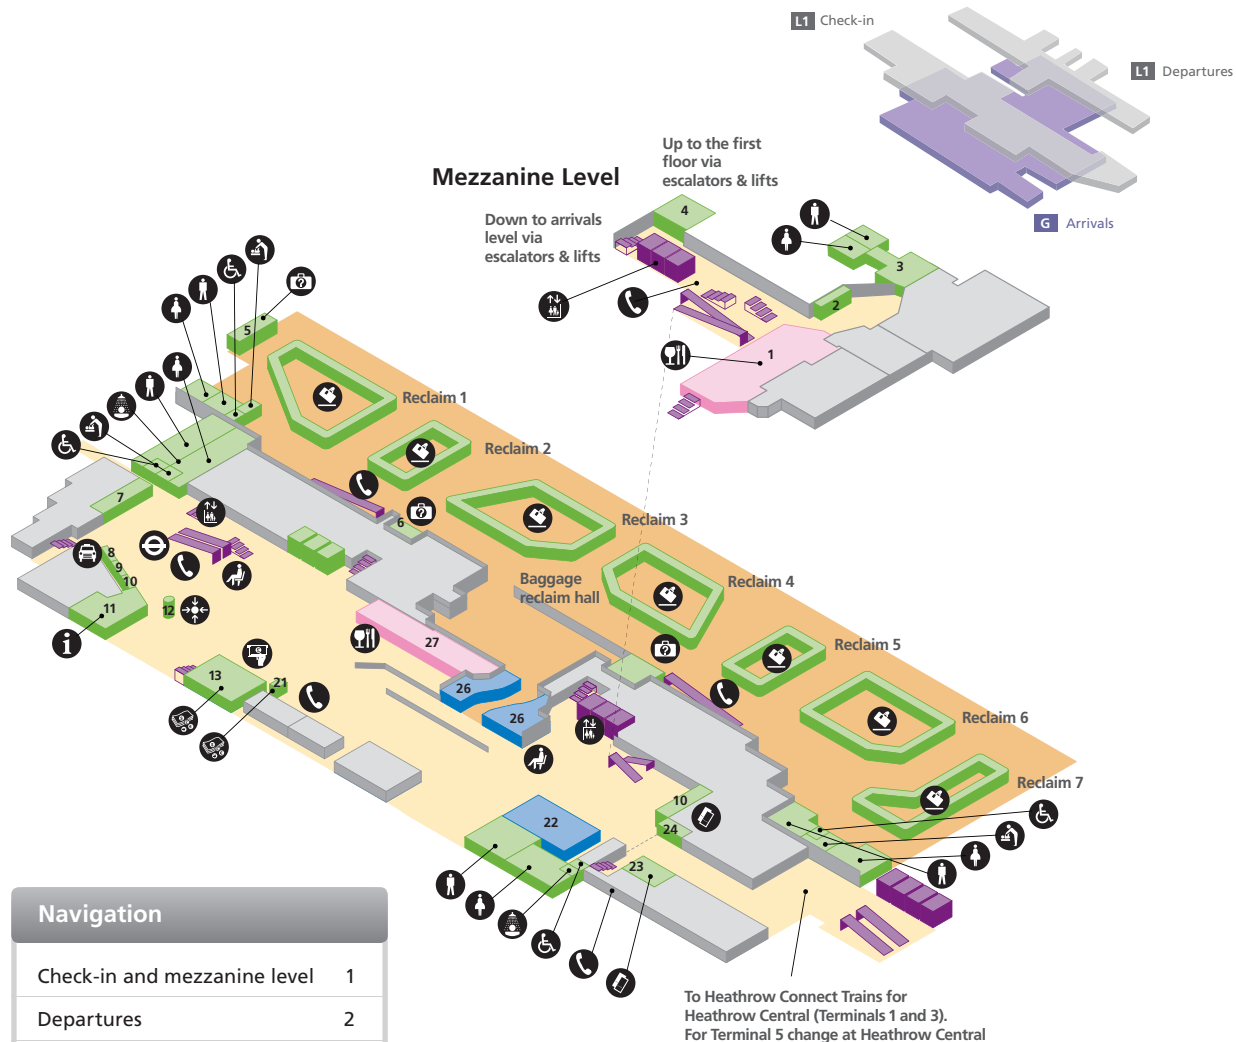

- | | | |
|-------------------|-------------------------|-----------------|
| Accessible toilet | Postbox | Tickets |
| Babycare | Prayer room | Toilet men |
| Cash machines | Restaurant / Café / Pub | Toilet women |
| Check-in | Security | Public areas |
| Lift | Telephone | Passenger areas |

Boingo Wi-Fi is present throughout the terminal

Terminal 4

Departures (first floor)

Gates 1-6
AMT Coffee, Internet,
Multi faith prayer area
& Gate lounges

Navigation

Check-in and mezzanine level	1
Departures	2
Arrivals & mezzanine level	3
Onward travel – Arrivals	4

- Accessible toilet
- Security
- Airline lounge
- Shower
- Babycare
- Toilet men
- Bureau de change
- Toilet women
- Lift
- Public areas
- Postbox
- Passenger areas
- Restaurant / Café / Pub
- Boingo Wi-Fi is present throughout the terminal

Terminal 4

Arrivals & mezzanine level (Ground Floor)

Terminal 4 plan

Navigation	
Check-in and mezzanine level	1
Departures	2
Arrivals & mezzanine level	3
Onward travel – Arrivals	4

To Heathrow Connect Trains for Heathrow Central (Terminals 1 and 3).
For Terminal 5 change at Heathrow Central