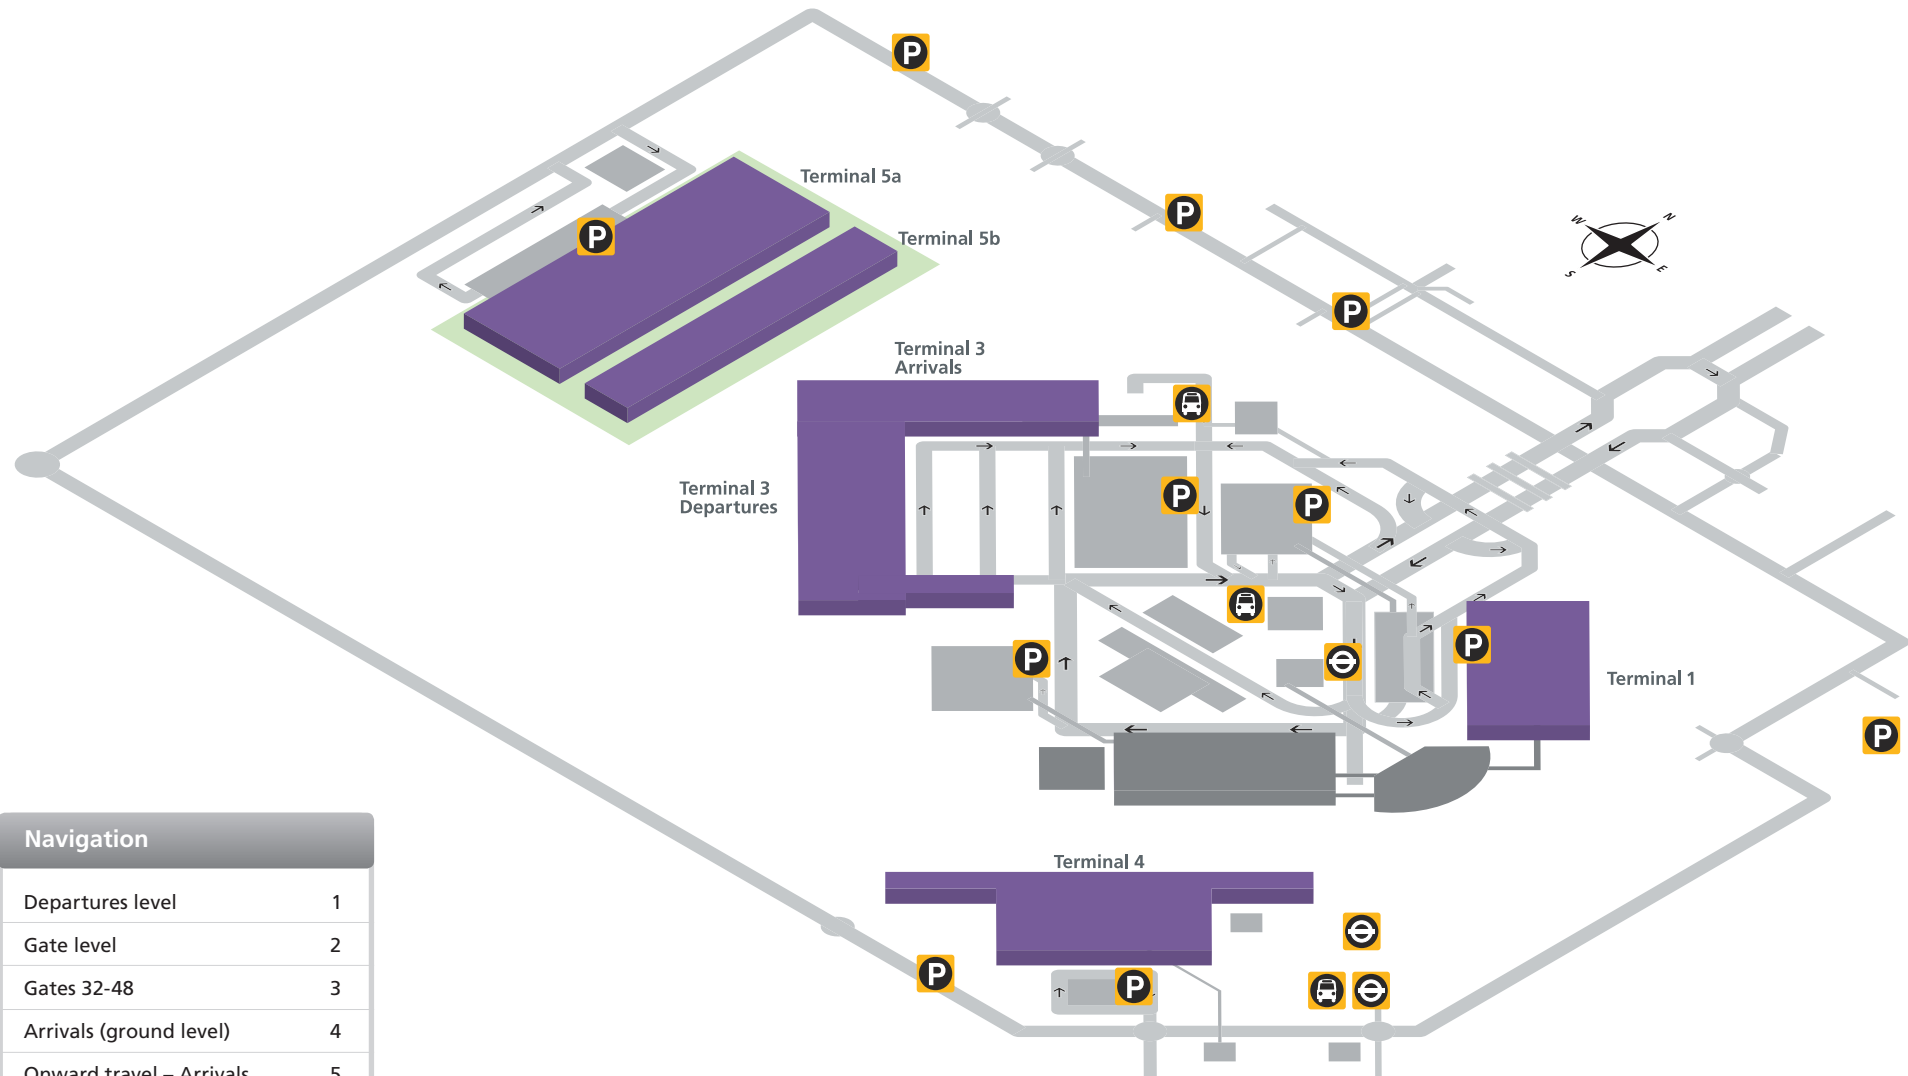

Heathrow Airport

Overview

Navigation

Departures level	1
Gate level	2
Gates 32-48	3
Arrivals (ground level)	4
Onward travel – Arrivals (ground level)	5

Terminal 5

Departures level

Terminal 5 plan

Shopping

- Escalator
- Lift
- Passenger lounge/Seating area
- Security/Passport Control
- Toilet men
- Toilet women
- Public areas
- Passenger areas
- Before/After Security

Boingo Wi-Fi is present throughout the terminal

Navigation

Departures level	1
Gate level	2
Gates 32-48	3
Arrivals (ground level)	4
Onward travel – Arrivals (ground level)	5

Terminal 5

Gate Level

Shopping

Accessorize	5	Prada	33
Burberry	38	Reiss	23
Bvlgari	39	Rolling Luggage	14
Caviar House & Prunier	47	Smythson	40
Chocolate Box	4	Sunglass Hut	22
Dior	31	Ted Baker	20
Glorious Britain	12	The Pen Shop	10
Gucci	32	Thomas Pink	15
Harrods	42	Tie Rack	13
JD	19	Tiffany & Co.	37
Kurt Geiger	21	WHSmith	6 48
Links of London	16	WHSmith Books	24
Mappin & Webb	30	World Duty Free	28
Montblanc	11	World Duty Free (inc. World of Whiskies & Cigar House)	29
Mulberry	17	World Duty Free Express	7
Nokia	41		
Paul Smith 'Globe'	43		
Dixon Travel/Apple	25		

Navigation

Departures level	1
Gate level	2
Gates 32-48	3
Arrivals (ground level)	4
Onward travel – Arrivals (ground level)	5

Terminal 5

Onward travel – Arrivals (ground level)

Bus and coach stop allocation