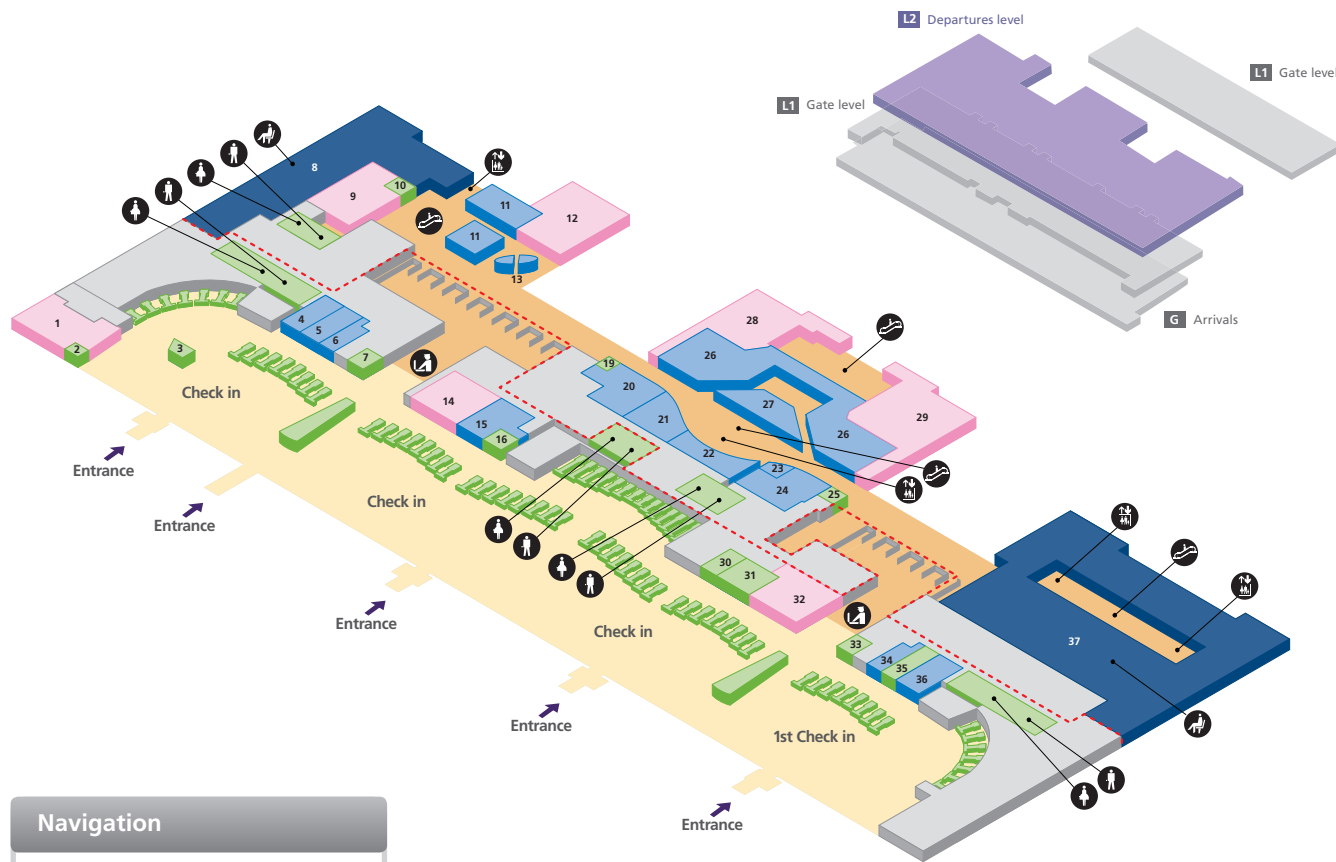

Heathrow Airport

Overview

Navigation

Departures level	1
Gate level	2
Gates 32-48	3
Arrivals (ground level)	4
Onward travel – Arrivals (ground level)	5

Terminal 5

Departures level

Terminal 5 plan

Shopping

- Escalator
- Lift
- Passenger lounge/Seating area
- Security/Passport Control
- Toilet men
- Toilet women
- Public areas
- Passenger areas
- Before/After Security

Boingo Wi-Fi is present throughout the terminal

Navigation

Departures level	1
Gate level	2
Gates 32-48	3
Arrivals (ground level)	4
Onward travel – Arrivals (ground level)	5

Terminal 5

Gate Level

Shopping

Accessorize	5	Prada	33
Burberry	38	Reiss	23
Bvlgari	39	Rolling Luggage	14
Caviar House & Prunier	47	Smythson	40
Chocolate Box	4	Sunglass Hut	22
Dior	31	Ted Baker	20
Glorious Britain	12	The Pen Shop	10
Gucci	32	Thomas Pink	15
Harrods	42	Tie Rack	13
JD	19	Tiffany & Co.	37
Kurt Geiger	21	WHSmith	6 48
Links of London	16	WHSmith Books	24
Mappin & Webb	30	World Duty Free	28
Montblanc	11	World Duty Free (inc. World of Whiskies & Cigar House)	29
Mulberry	17	World Duty Free Express	7
Nokia	41		
Paul Smith 'Globe'	43		
Dixon Travel/Apple	25		

Navigation

Departures level	1
Gate level	2
Gates 32-48	3
Arrivals (ground level)	4
Onward travel – Arrivals (ground level)	5

Terminal 5

Onward travel – Arrivals (ground level)

Bus and coach stop allocation