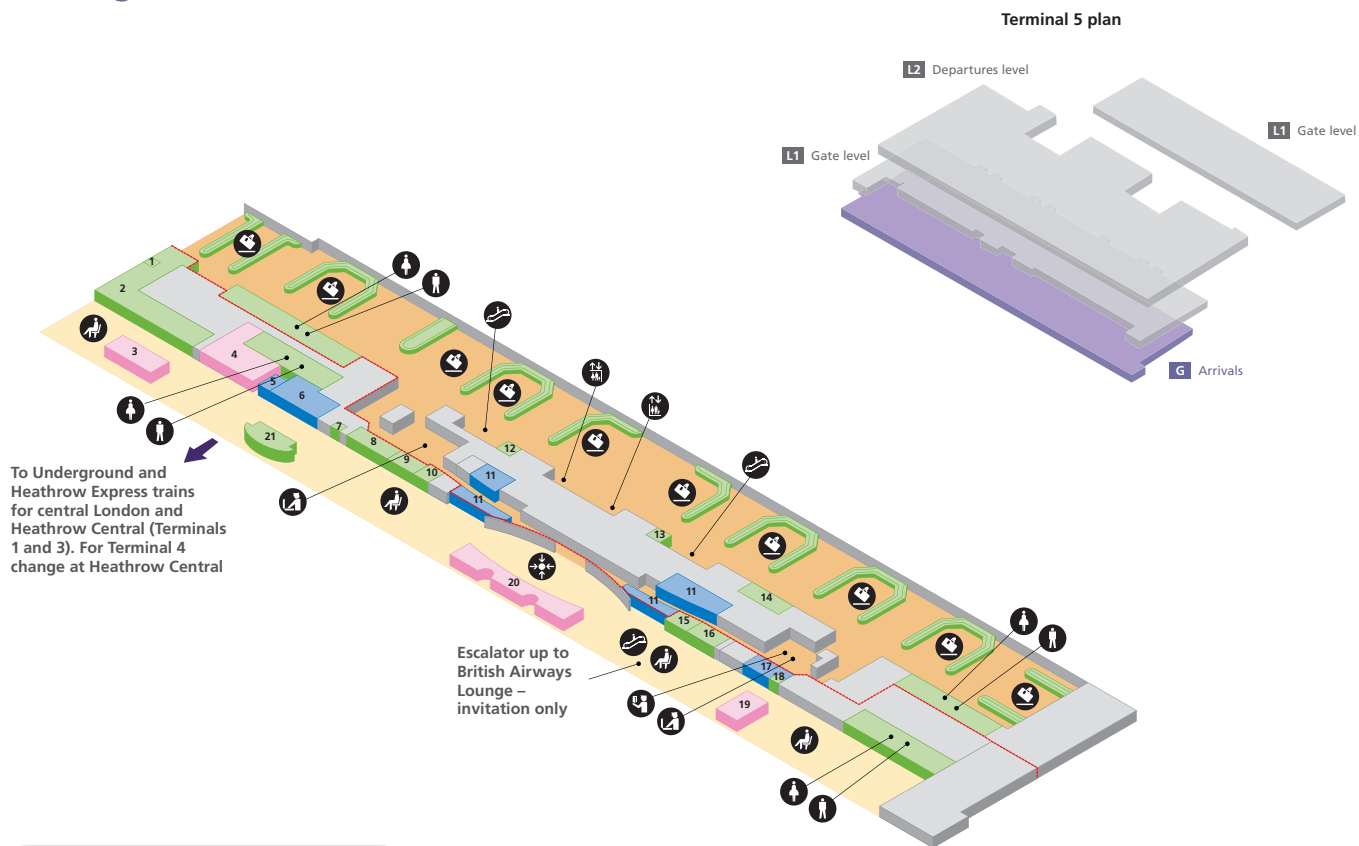

- Escalator
- Lift
- Passenger lounge/Seating area
- Boingo Wi-Fi is present throughout the terminal
- Steps
- Toilet men
- Toilet women
- Passenger areas

Navigation

Departures level	1
Gate level	2
Gates 32-48	3
Arrivals (ground level)	4
Onward travel – Arrivals (ground level)	5

Terminal 5

Gates 32-48

Shopping

Be Relax	3	Dixons Travel	6
Boots	11	Harrods	4
Collection	8	WHSmith	5
David Clulow	10	World Duty Free	7

Services

Internet	13	Travelex	9
Thomas Cook	2		

Food and drink

Apostrophe	1	J D Wetherspoon	14
------------	---	-----------------	----

Terminal 5

Arrivals (ground level)

To Underground and Heathrow Express trains for central London and Heathrow Central (Terminals 1 and 3). For Terminal 4 change at Heathrow Central

Escalator up to British Airways Lounge – invitation only