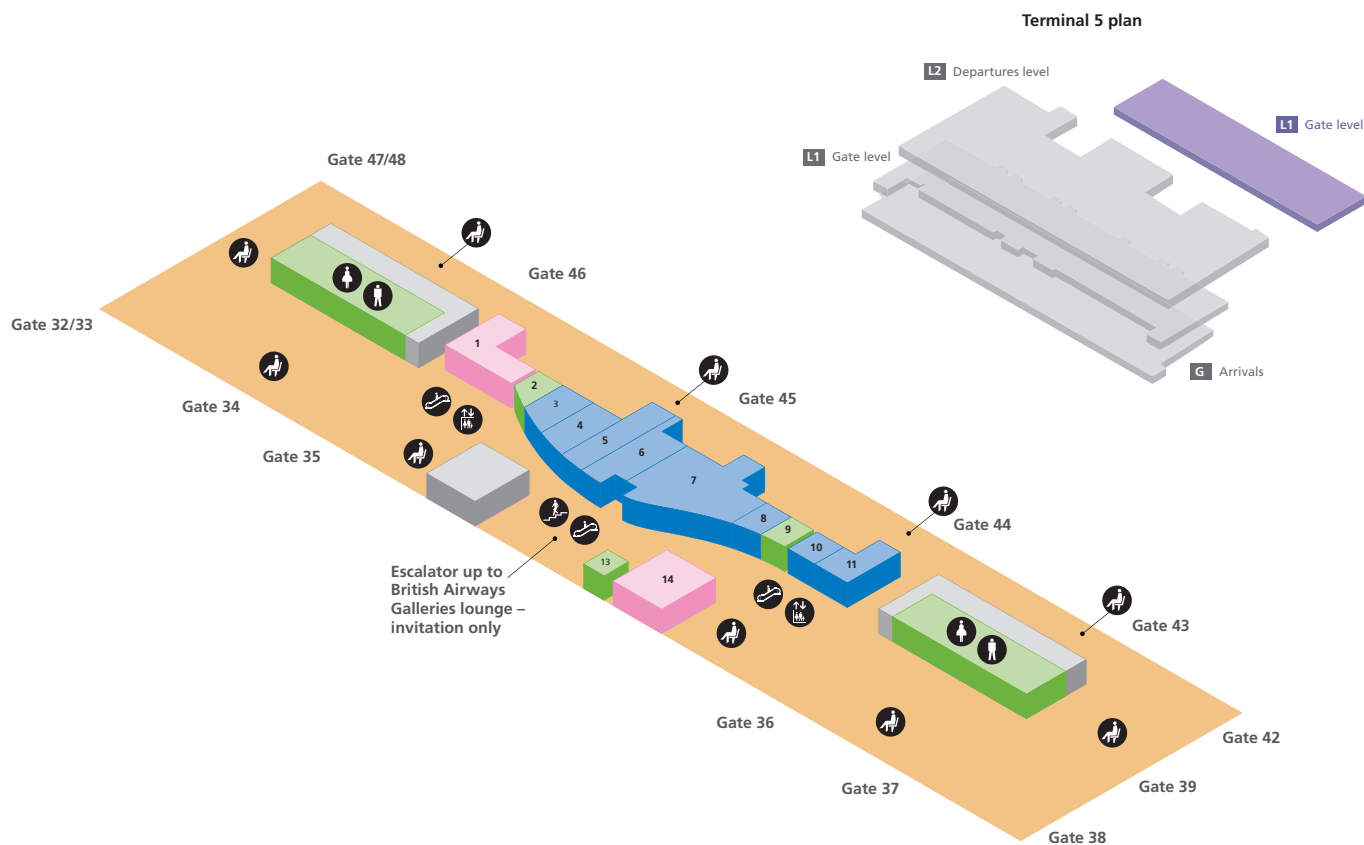

Terminal 5

Gates 32-48

Shopping

Be Relax	3	Dixons Travel	6
Boots	11	Harrods	4
Collection	8	WHSmith	5
David Clulow	10	World Duty Free	7

Services

Internet	13	Travelex	9
Thomas Cook	2		

Food and drink

Apostrophe	1	J D Wetherspoon	14

- Escalator
- Lift
- Passenger lounge/Seating area
- Boingo Wi-Fi is present throughout the terminal
- Steps
- Toilet men
- Toilet women
- Passenger areas

Navigation

Departures level	1
Gate level	2
Gates 32-48	3
Arrivals (ground level)	4
Onward travel – Arrivals (ground level)	5