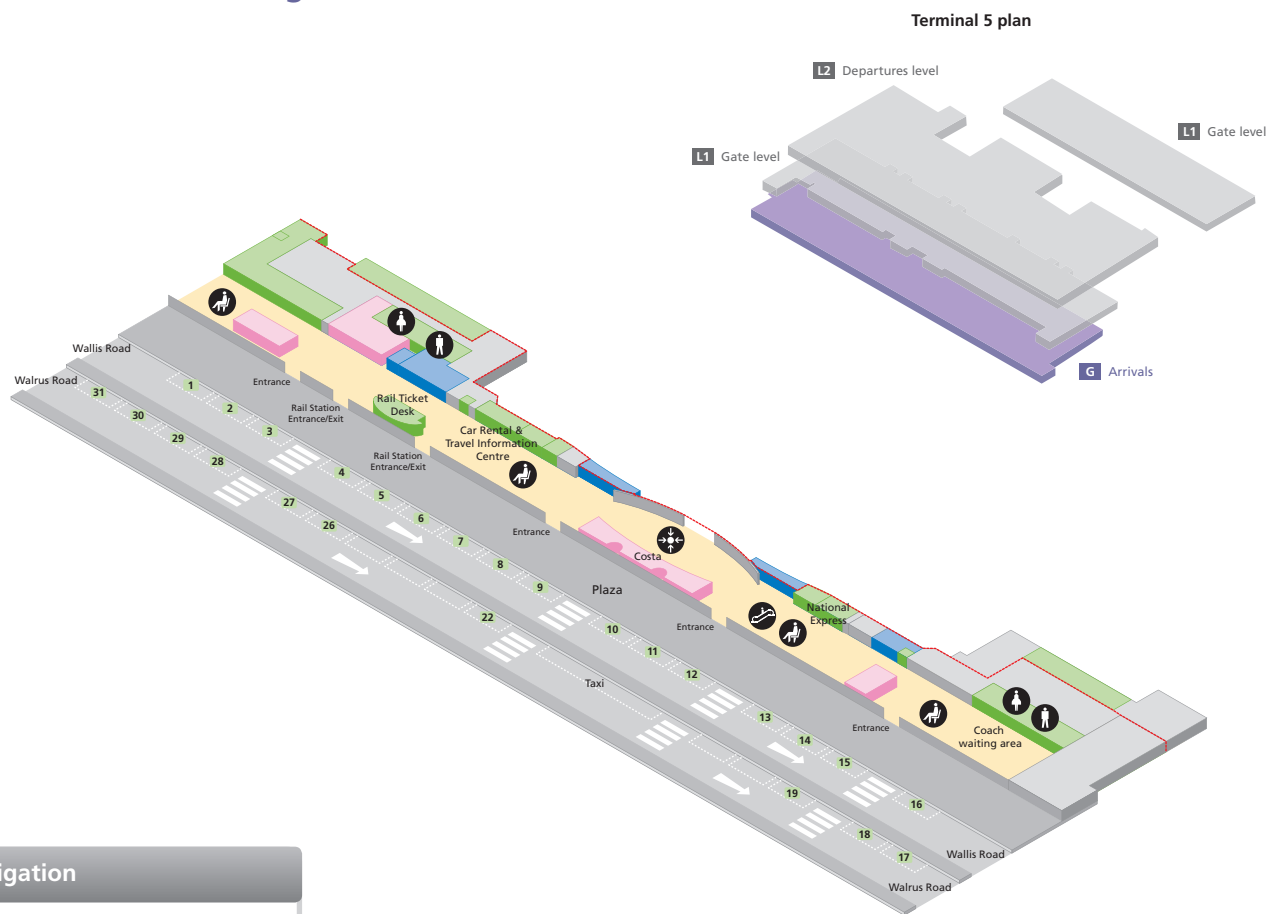

Terminal 5

Arrivals (ground level)

To Underground and Heathrow Express trains for central London and Heathrow Central (Terminals 1 and 3). For Terminal 4 change at Heathrow Central

Escalator up to British Airways Lounge – invitation only

Shopping

Leisure Link	5	17	World Duty Free	11
WHSmith		6		

Services

British Airways baggage and customer service desk	14	National Express	16
British Hotel Reservation Centre (BHRC)	9	Rail ticket desk	21
Shop and Collect pick-up point	9	Thomas Cook	13 15
Car rental and Travel Information Centre	8	Thomas Cook – ATM	18
Left luggage	2	Travelex	10 12
		Travelex – ATM	1 7

Food and drink

Costa	20	Krispy Kreme	19
Giraffe Juice	3	M&S Simply Food	4

- Baggage reclaim
- Escalator
- Lift
- Meeting point
- Passenger lounge/Seating area
- Boingo Wi-Fi is present throughout the terminal
- Security control
- Passport control
- Toilet men
- Toilet woman
- Public areas
- Passenger areas
- Before/After Security

Navigation

Departures level	1
Gate level	2
Gates 32-48	3
Arrivals (ground level)	4
Onward travel – Arrivals (ground level)	5

Terminal 5

Onward travel – Arrivals (ground level)

Bus and coach stop allocation