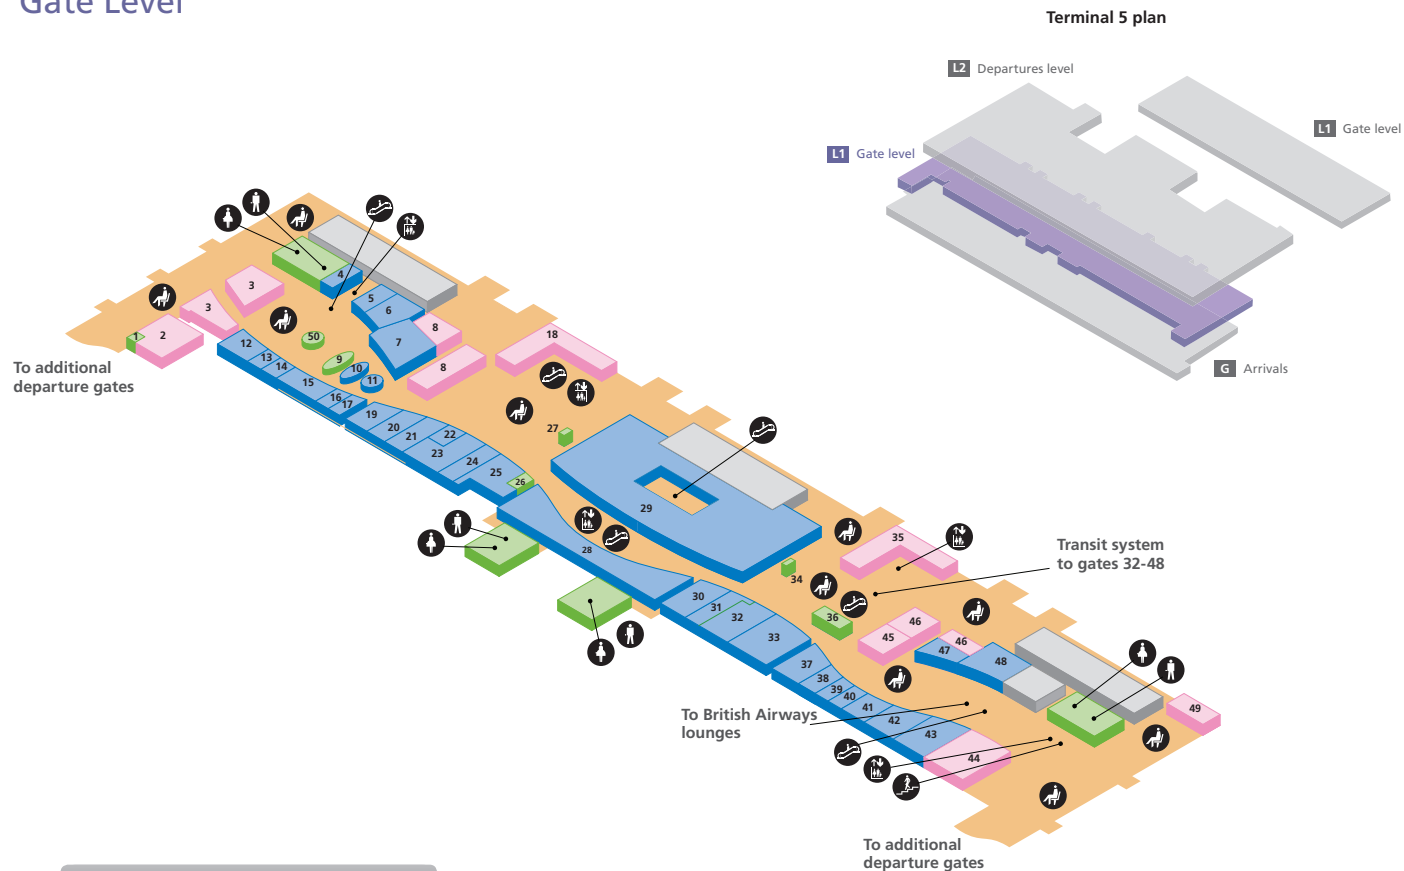

Heathrow Airport

Overview

Navigation

Departures level	1
Gate level	2
Gates 32-48	3
Arrivals (ground level)	4
Onward travel – Arrivals (ground level)	5

Terminal 5

Departures level

Terminal 5 plan

Shopping

- Escalator
- Lift
- Passenger lounge/Seating area
- Security/Passport Control
- Toilet men
- Toilet women
- Public areas
- Passenger areas
- Before/After Security

Boingo Wi-Fi is present throughout the terminal

Navigation

Departures level	1
Gate level	2
Gates 32-48	3
Arrivals (ground level)	4
Onward travel – Arrivals (ground level)	5

Terminal 5

Gate Level

Shopping

Accessorize	5	Prada	33
Burberry	38	Reiss	23
Bvlgari	39	Rolling Luggage	14
Caviar House & Prunier	47	Smythson	40
Chocolate Box	4	Sunglass Hut	22
Dior	31	Ted Baker	20
Glorious Britain	12	The Pen Shop	10
Gucci	32	Thomas Pink	15
Harrods	42	Tie Rack	13
JD	19	Tiffany & Co.	37
Kurt Geiger	21	WHSmith	6 48
Links of London	16	WHSmith Books	24
Mappin & Webb	30	World Duty Free	28
Montblanc	11	World Duty Free (inc. World of Whiskies & Cigar House)	29
Mulberry	17	World Duty Free Express	7
Nokia	41		
Paul Smith 'Globe'	43		
Dixon Travel/Apple	25		

- Escalator
- Lift
- Passenger lounge/Seating area
- Boingo Wi-Fi is present throughout the terminal
- Steps
- Toilet men
- Toilet women
- Passenger areas

Navigation

Departures level	1
Gate level	2
Gates 32-48	3
Arrivals (ground level)	4
Onward travel – Arrivals (ground level)	5